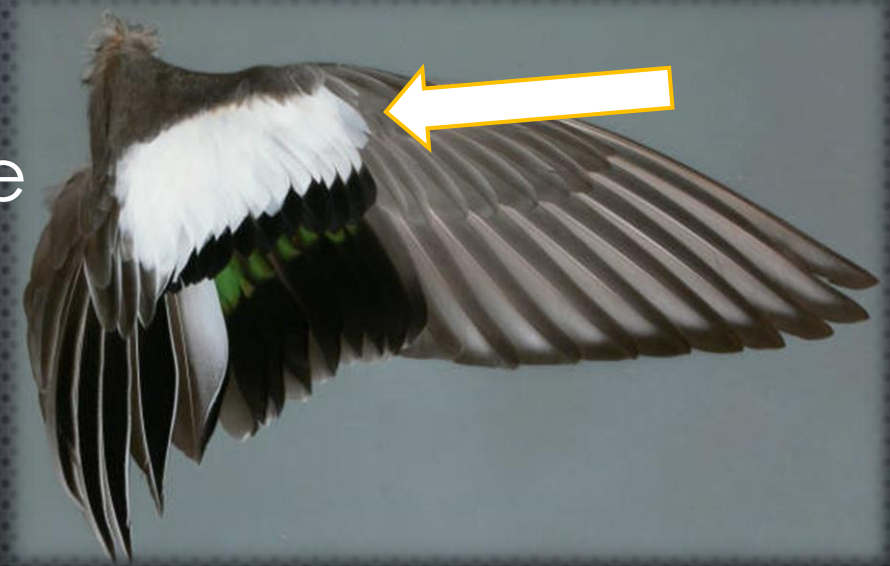

White speculum

Female

American Wigeon

Male

Reddish overall
Green eye stripe
White-cream head

Small blueish-gray bill

Female

White shoulder patch