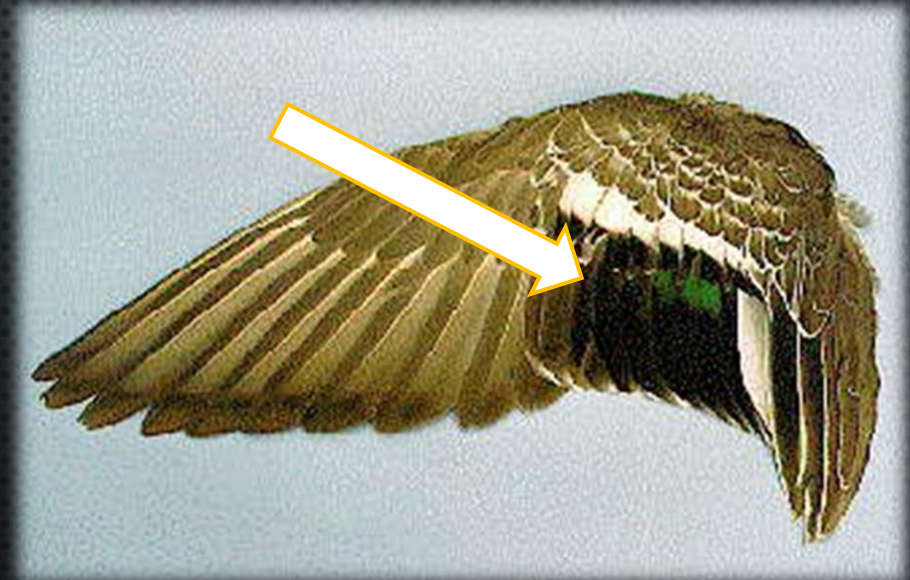

American Wigeon

Reddish overall
Green eye stripe
White-cream head

Small blueish-gray bill

White shoulder patch

Black/green speculum