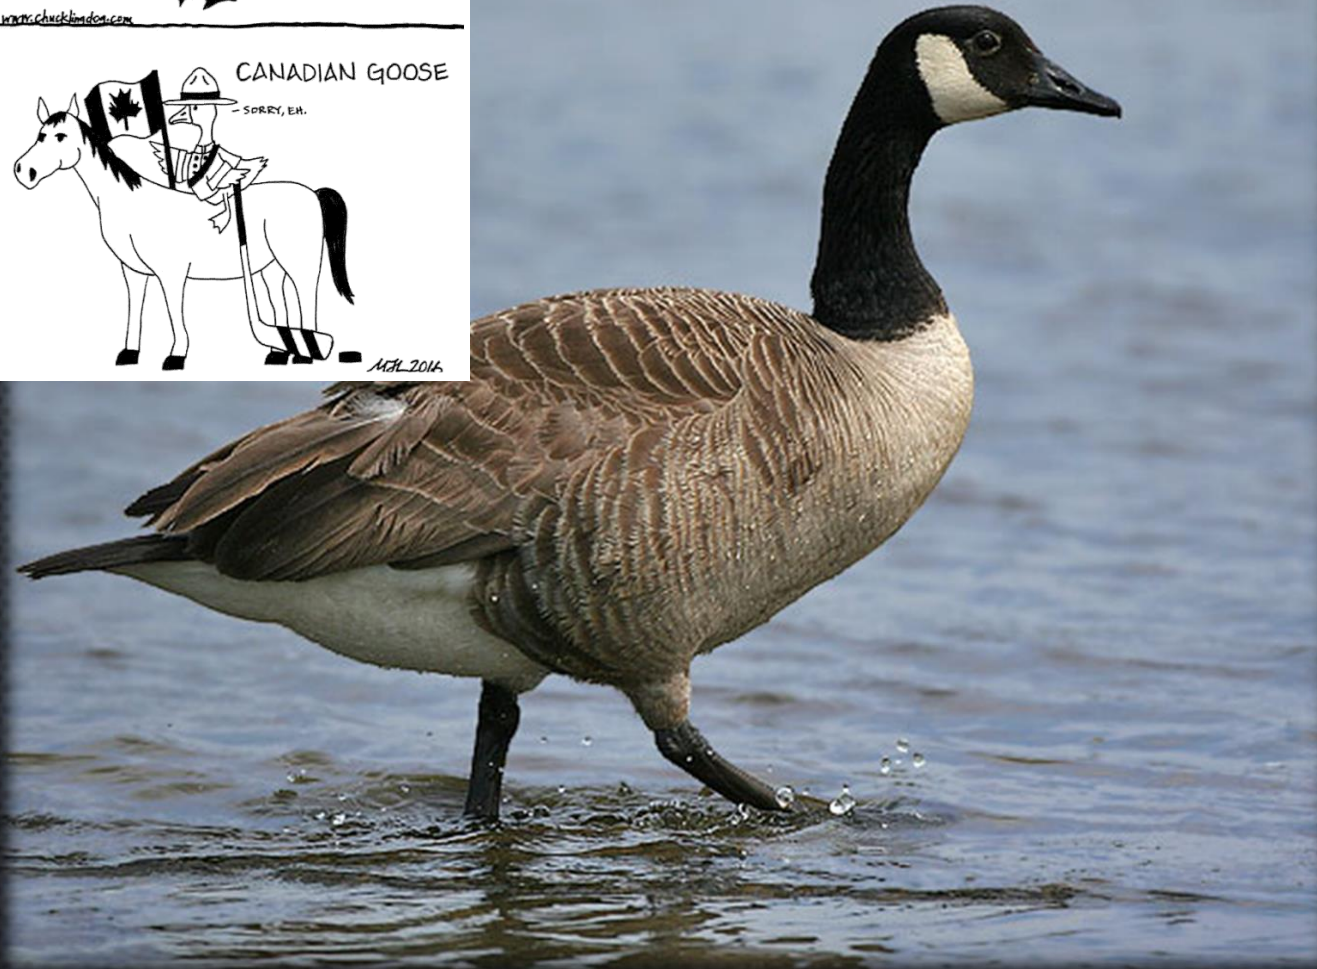

- EXAMINATIONS

- CLOACAL EXAM
- INTERNAL EXAM

PARTS OF A DUCK

SWANS

Trumpeter
Endangered (rare)
Red on lower mandible

Tundra
Yellow markings on
the lores

Mute
Orange bill and black
knob on forehead

Submerged Aquatic
Vegetation (SAV) is primary
food source

Adapted to field feeding as
SAVs declined

Eat primarily tubers and
rhizomes

GEESE

Canada goose

Grazers (think lawnmowers)

Extensive use of Agricultural lands to feed

Resident populations considered a nuisance

Snow goose

Grubbers (pulls out plants)

Extensive use of Agricultural lands to feed

Nuisance species because their populations are overabundant

DUCKS

Dabbling Ducks

Diving Ducks

Can anyone guess how either group utilizes pasturelands throughout their annual life cycle?

Dabbling ducks vs. Diving ducks

Position while swimming

Dabbling ducks

Tail above water

Diving ducks

Tail flat with water

Dabbling ducks vs. Diving ducks

Position while standing