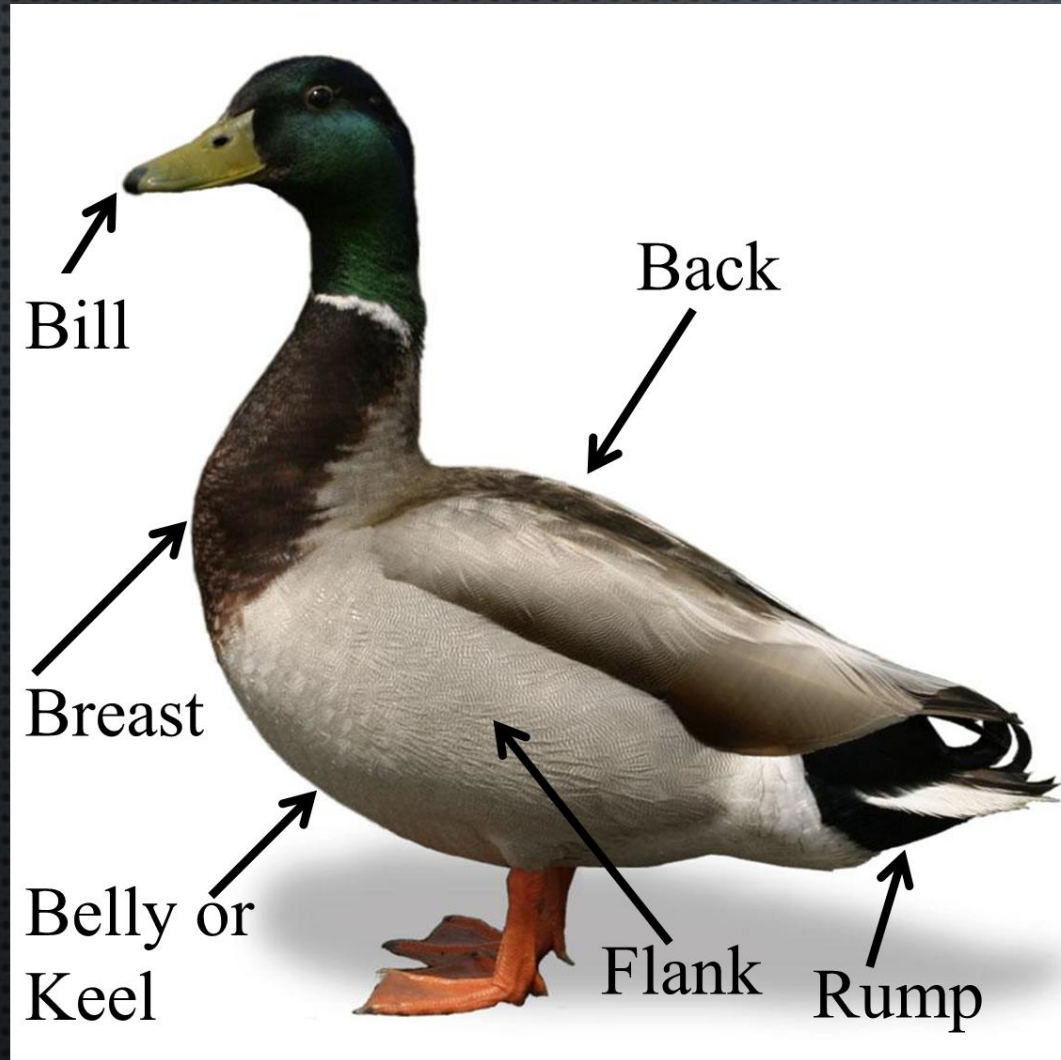

- COURTSHIP DISPLAYS

WATERFOWL

- NESTING
- FEEDING
- LOAFING

WATERFOWL

FLYWAYS

An inset map of the eastern United States and southeastern Canada, highlighted in a light yellow color. It shows the geographical extent of the Atlantic Flyway, from the Gulf of Mexico coast up to the Canadian border. The text 'Atlantic Flyway' is overlaid on the map.

Atlantic Flyway

DETERMINING AGE & SEX

- GENERAL APPEARANCE

- DUCKS, MOST SEXUALLY DIMORPHIC
- GEESE AND SWANS MONOMORPHIC

- FEATHERS

- WING
- KEY BY SAMUEL CARNEY [HTTP://WWW4.NCSU.EDU/~CSDEPERN/DOCUMENTS/WATERFOWLWINGS.PDF](http://www4.ncsu.edu/~csdepern/documents/WATERFOWLWINGS.PDF)
- WINGBEE

- EXAMINATIONS

- CLOACAL EXAM
- INTERNAL EXAM

PARTS OF A DUCK

SWANS

Trumpeter
Endangered (rare)
Red on lower mandible

Tundra
Yellow markings on
the lores

Mute
Orange bill and black
knob on forehead

Submerged Aquatic
Vegetation (SAV) is primary
food source