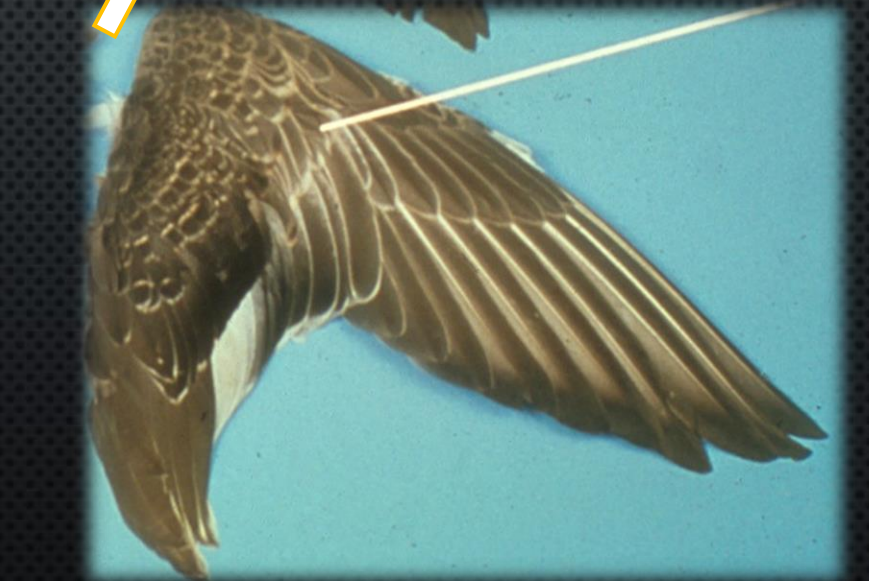

White Stripe on flank
Green speculum
Defined color
change in tertials

Female

Light edged
tertials
White to buff
coverts

Gadwall

Male

Overall gray, black rump

“Square” shape head

Chestnut shoulder patch

White speculum

Female

American Wigeon

Male

Reddish overall
Green eye stripe
White-cream head

Small blueish-gray bill

Female

White shoulder patch