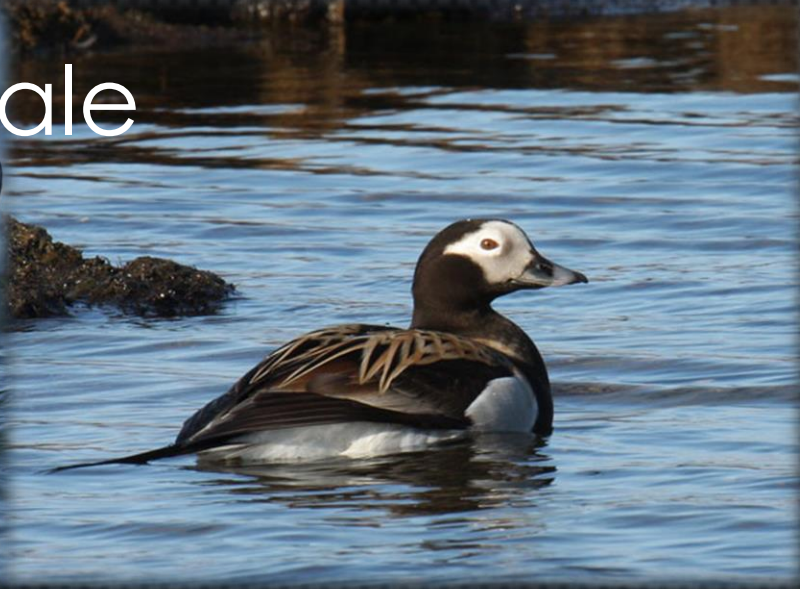

White cheek patch on the females

Hooded Merganser

Male

Female

Both sexes have crests

Long-tailed Duck

Male

Winter

Summer

Female

Surf Scoter

Male

Female

Black Scoter

Male

Female