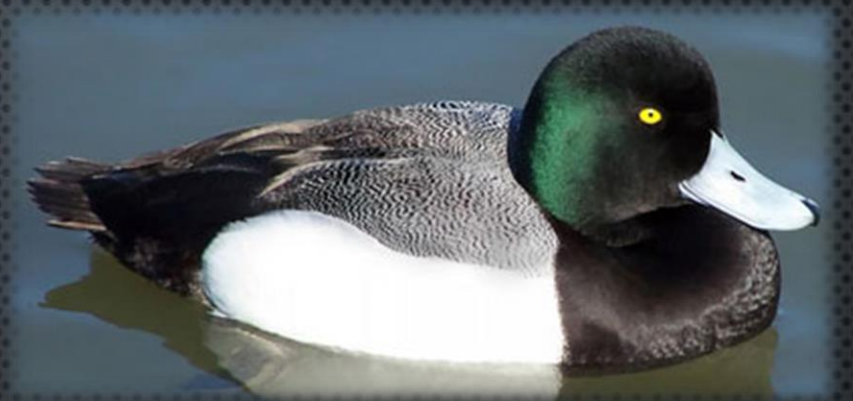

Scaup

Lesser

Common name is
"blue bills"

Black grey and
white overall

Lessers have more
pointed heads,
greater are more
round

White face patch
behind bill on
females

Greater