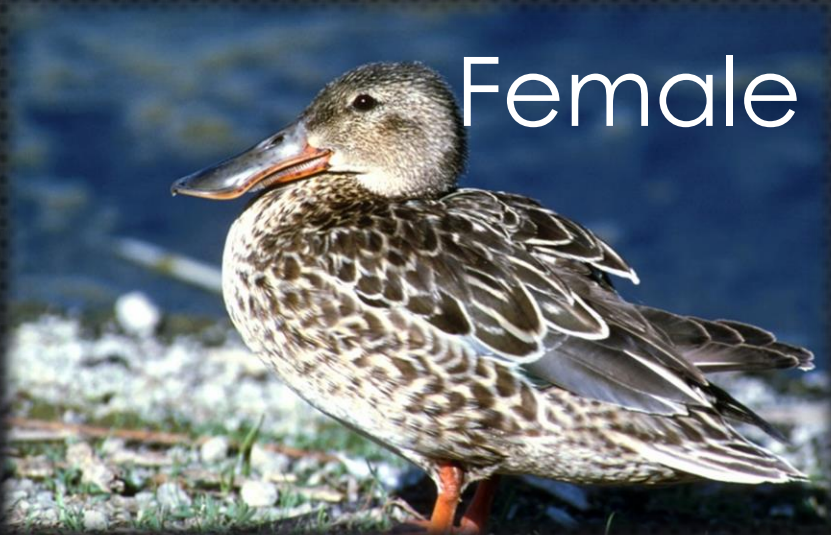

White speculum

Female

American Wigeon

Male

Reddish overall
Green eye stripe
White-cream head

Small blueish-gray bill

Female

White shoulder patch

Black/green speculum

Northern Shoveler

Male

Green head
White breast,
chestnut flank
Blue shoulder,
white coverts,
and green
speculum

Female

White rachis

Blue-winged Teal

Male

Grayish-blue head

White crescent behind bill

Female

Blue shoulder, white coverts, and green speculum

What ways do I use pasturelands?

Which wing belongs to which species?

What species am I?

How do I use pasturelands?