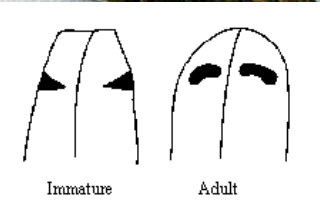

Northern Pintail

Male

Overall gray bird
with brown head

Buffy edge
Black and white
tertials

Female

White to buffy edge
Dots on feathers in
upper coverts move
to middle of feather

American Green-winged Teal

Male