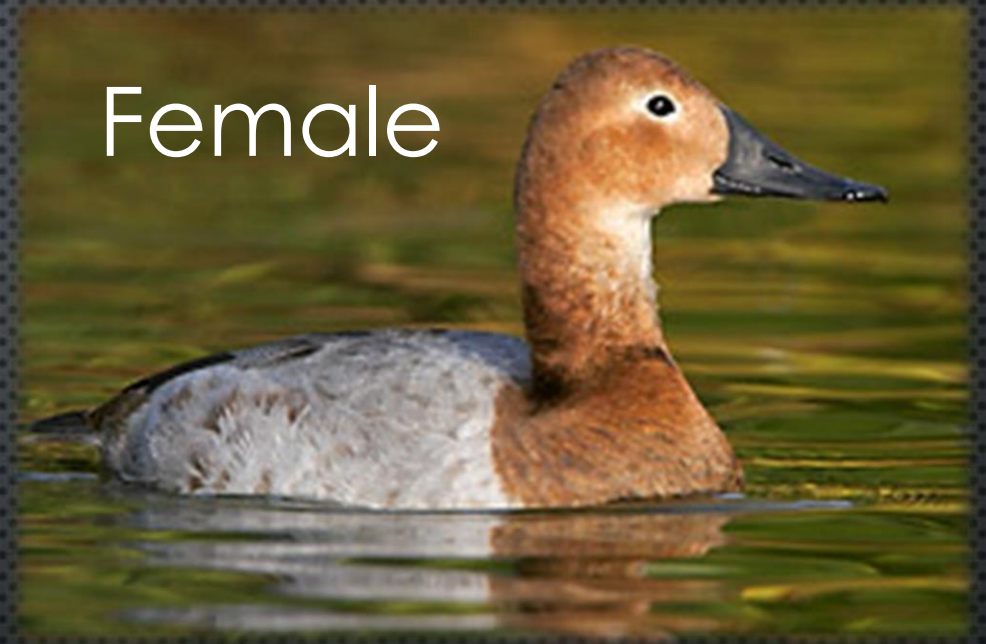

Tom

Jake

Hen

Northern Bobwhite

Male

Female

Atlantic brant

Sea goose species

Feeds primarily on eel grass and other SAVs

DIVING DUCKS

Canvasback

Male

Female

Dark, wedge shaped bill

Red head, dark breast, white back

Males have red eye