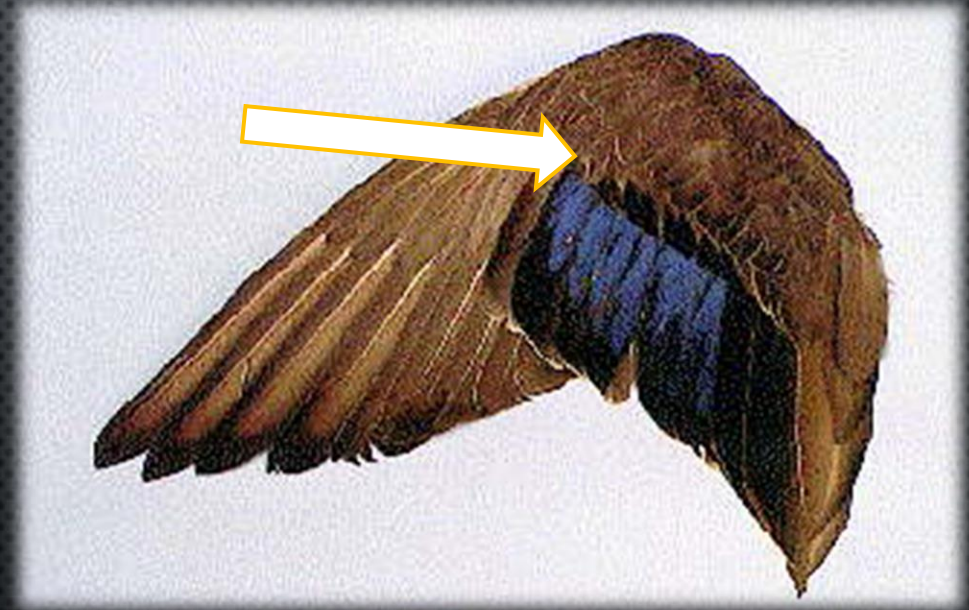

American Black Duck

Male

Monotypic

Bright yellow-
olive bill

Purple-blue
speculum

Female

No white bars

Drab olive bill

Northern Pintail

Male

Overall gray bird
with brown head

Buffy edge
Black and white
tertials

Female

White to buffy edge
Dots on feathers in
upper coverts move
to middle of feather

American Green-winged Teal

Male