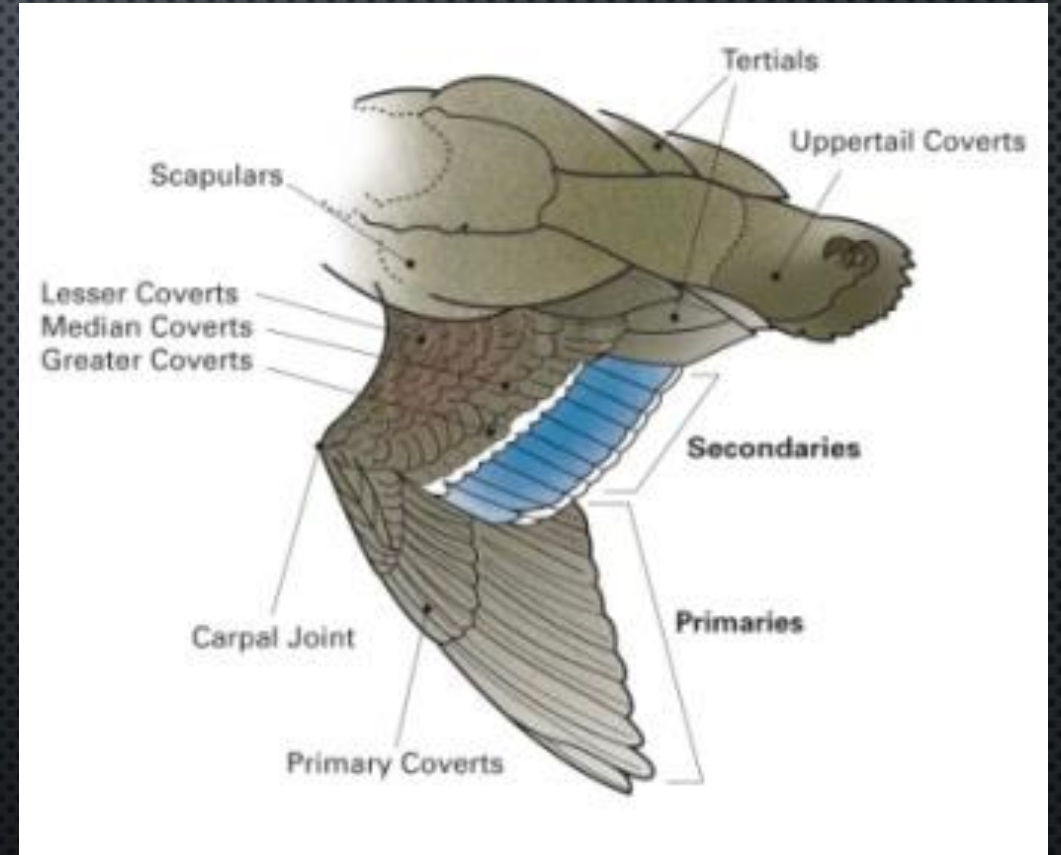

Atlantic Flyway

DETERMINING AGE & SEX

- GENERAL APPEARANCE

- DUCKS, MOST SEXUALLY DIMORPHIC
- GEESE AND SWANS MONOMORPHIC

- FEATHERS

- WING
- KEY BY SAMUEL CARNEY [HTTP://WWW4.NCSU.EDU/~CSDEPERN/DOCUMENTS/WATERFOWLWINGS.PDF](http://www4.ncsu.edu/~csdepern/documents/WATERFOWLWINGS.PDF)
- WINGBEE

- EXAMINATIONS

- CLOACAL EXAM
- INTERNAL EXAM

PARTS OF A DUCK

SWANS

Trumpeter
Endangered (rare)
Red on lower mandible

Tundra
Yellow markings on
the lores

Mute
Orange bill and black
knob on forehead

Submerged Aquatic
Vegetation (SAV) is primary
food source