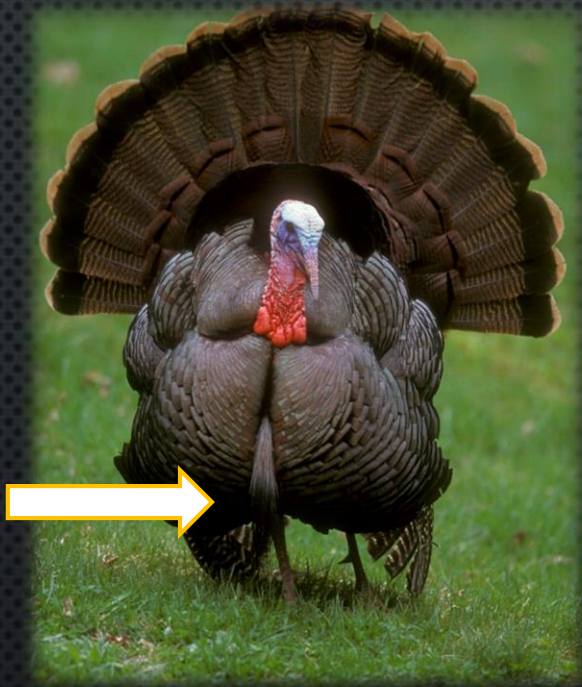

Age and Sex

Tom

Jake

Hen