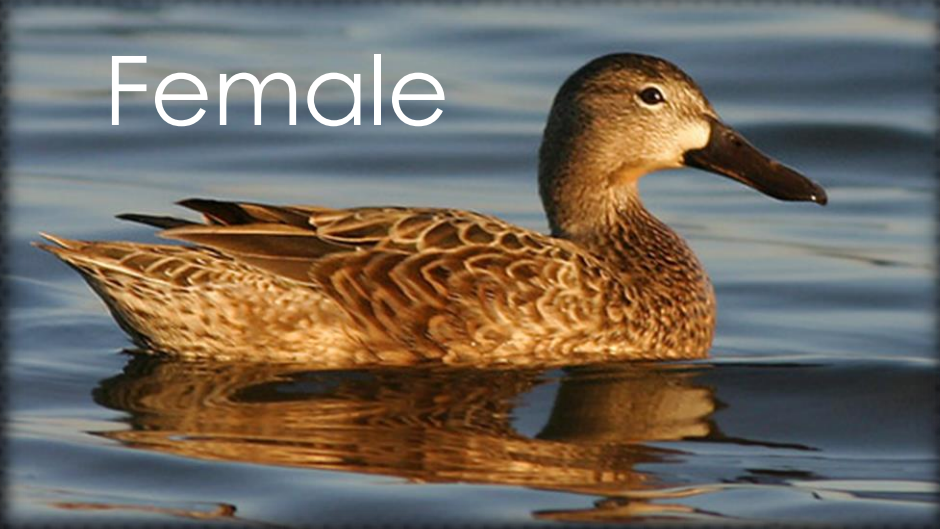

Blue-winged Teal

Male

Grayish-blue head

White crescent behind bill

Female

Blue shoulder, white coverts, and green speculum