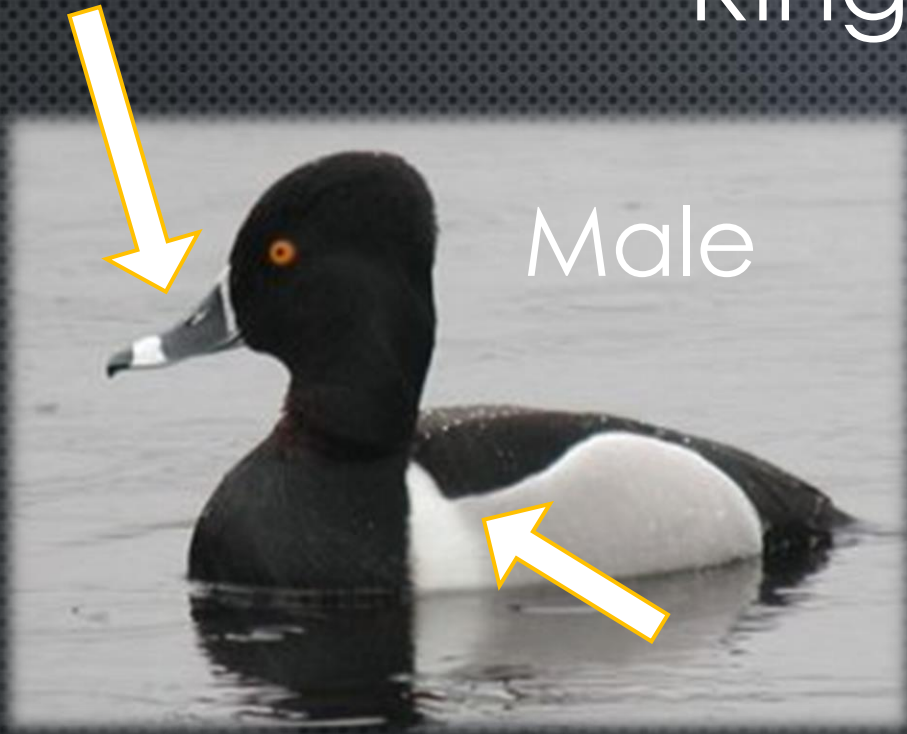

Redhead

Male

Female

light, blue bill with black tip

Red head, dark breast, gray back

Males have yellow eye

Scaup

Lesser

Common name is
"blue bills"

Black grey and
white overall

Lessers have more
pointed heads,
greater are more
round

White face patch
behind bill on
females

Greater

White extends into primaries

Ring-necked duck

White cheek patch on the females

Hooded Merganser

Male

Female

Both sexes have crests

Long-tailed Duck

Male

Winter