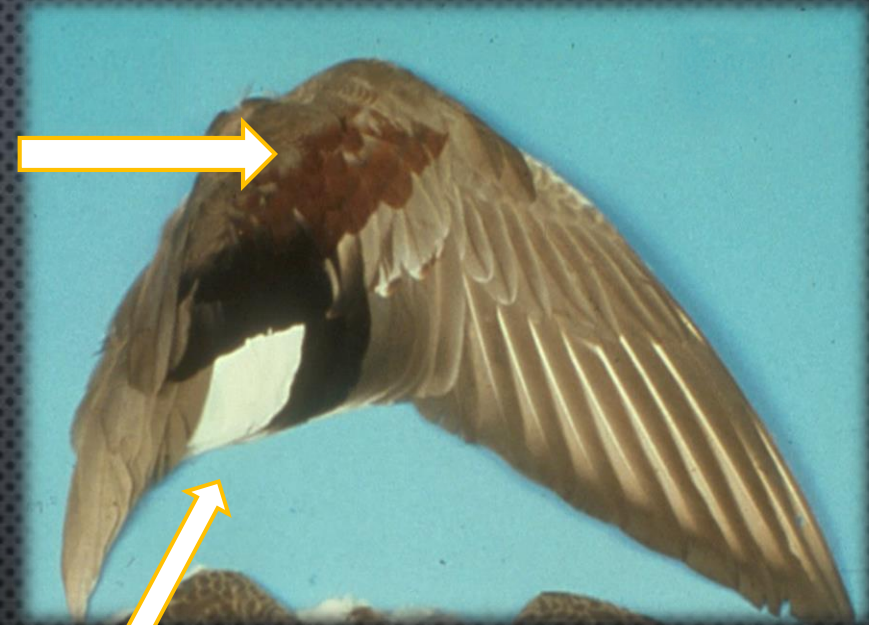

White Stripe on flank
Green speculum
Defined color
change in tertials

Female

Light edged
tertials
White to buff
coverts

Gadwall

Male

Overall gray, black rump

“Square” shape head

Chestnut shoulder patch

White speculum

Female

American Wigeon

Male

Reddish overall
Green eye stripe
White-cream head

Small blueish-gray bill

Female

White shoulder patch