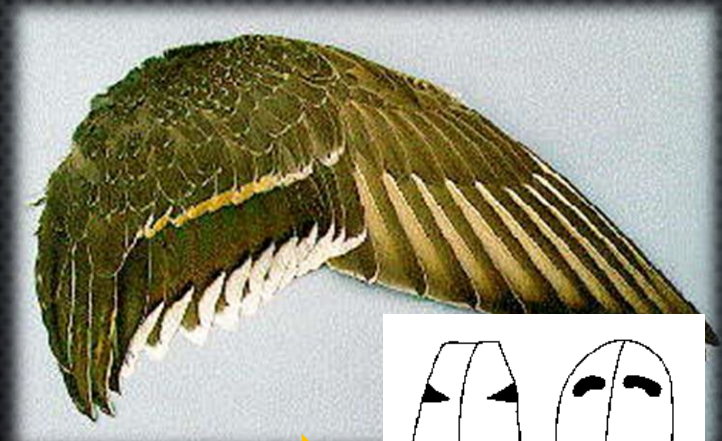

American Black Duck

Male

Monotypic

Bright yellow-
olive bill

Purple-blue
speculum

Female

No white bars

Drab olive bill

Northern Pintail

Male

Overall gray bird
with brown head

Buffy edge
Black and white
tertials

Female

White to buffy edge
Dots on feathers in
upper coverts move
to middle of feather

American Green-winged Teal

Male

White Stripe on flank
Green speculum
Defined color
change in tertials

Female

Light edged
tertials
White to buff
coverts

Gadwall

Male

Overall gray, black rump

“Square” shape head

Chestnut shoulder patch